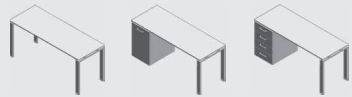

GRIGIO ARMY

PIANO VETRO

BIANCO

GRIGIO ARMY

ELEMENTI
TECNICI
Technical Elements

120/140/160/180x80x73H 180/200x90x73H 160x80x72H

160x80x72H

120/140/160/180x60x72H

120/140/160/180x60x73H 120x60x72H

160x160/180x180x60/80x72H

140/140x60/60x72H

140x61x59H 125x61x59H 84x61x59H 70x61x59H

167x61x61H 130x47x201H 320x45x201H

42x58x53H 42x58x61H

120x120x73H 240x120x73H 360x120x73H