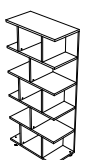

90x45x198h