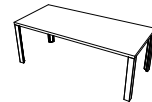

183/203x90x75h