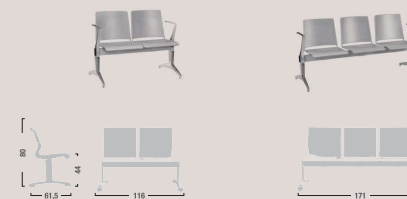

AE 12 / AE 22
Panca a 2 posti.
Two seats bench.

AE 13 / AE 23
Panca a 3 posti.
Three seats bench.