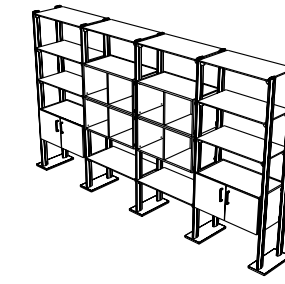

STRATOS PLUS is both versatile and modular, allowing you to define your spaces while opting for maximum comfort and functionality.

120/200x90x75h

200x90x75h

120/140/160/180x90x75h

41x56x50h

84x58x59h

Esempi di composizione

80/100/120x60x75h

160x160/80-60x75h

140x140/60-60x75h

180x50x58h

90x45x198h

90x45x121h

2276/2276x1800x75h

2276x1800x75h