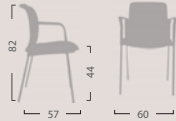

LINK BIANCA
COMMUNITY CHAIR

LINK NERA
COMMUNITY CHAIR

LINK

COMMUNITY CHAIR

Scocca sedile schienale: in polipropilene stampato a iniezione e imbottita.
Seat and back structure: in polypropylene injection printed and padded.

Braccioli: in nylon.
Armrests: in nylon.

Scrittoio: in termoplastica su bracciolo in alluminio.
Writing board: in thermoplastic on aluminum armrest.

Struttura: in tubo di acciaio cromato.
Structure in steel tube chromed.

LK10-LK20
Sedia fissa.
Fixed chair.

LK13-LK23
Sedia fissa con braccioli.
Fixed armchair.

LK16
Sedia fissa con un
bracciolo e scrittoio.
Fixed chair with armrest
and writing board.

Panca a 2 post
Two seater bench

Panca a 3 post
Three seater bench

Panca a 4 post
Four seater bench.