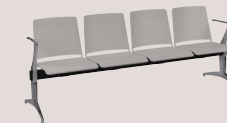

AREA

WAITING CHAIR

Braccioli in alluminio.
Aluminium armrests.

Sedile e schienale: in lamiera forata.
Seat and back: in pierced plated.

Trave: in tubo di acciaio.
Beam: in steel tube.

Gamba in alluminio o in acciaio.
Aluminium or steel leg.

AE 12 / AE 22
Panca a 2 posti.
Two seats bench.

AE 13 / AE 23
Panca a 3 posti.
Three seats bench.

AE14-AE24
Panca a 4 posti.
Four seats bench.

AE15
Panca a 5 posti.
Five seats bench.

Gamba in alluminio.
Aluminium legs.

Sedile e schienale in lamiera forata grigia.
Seat and back in grey pierced plated.

AREA
WAITING CHAIR