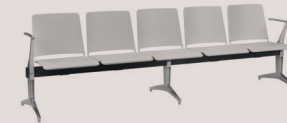

AREA

WAITING CHAIR

Braccioli in alluminio.
Aluminium armrests.

Sedile e schienale: in lamiera forata.
Seat and back: in pierced plated.

Trave: in tubo di acciaio.
Beam: in steel tube.

Gamba in alluminio o in acciaio.
Aluminium or steel leg.

AE 12 / AE 22
Panca a 2 posti.
Two seats bench.

AE 13 / AE 23
Panca a 3 posti.
Three seats bench.

AE14-AE24
Panca a 4 posti.
Four seats bench.

AE15
Panca a 5 posti.
Five seats bench.

Gamba in alluminio.
Aluminium legs.

Sedile e schienale in lamiera forata grigia.
Seat and back in grey pierced plated.

AREA
WAITING CHAIR