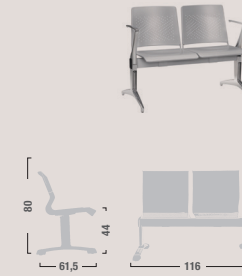

AREA

WAITING CHAIR

Braccioli in alluminio.
Aluminium armrests.

Sedile e schienale: in lamiera forata.
Seat and back: in pierced plated.

Trave: in tubo di acciaio.
Beam: in steel tube.

Gamba in alluminio o in acciaio.
Aluminium or steel leg.

AE 12 / AE 22
Panca a 2 posti.
Two seats bench.

AE 13 / AE 23
Panca a 3 posti.
Three seats bench.

AE14-AE24
Panca a 4 posti.
Four seats bench.

AE15
Panca a 5 posti.
Five seats bench.

Gamba in alluminio.
Aluminium legs.

Sedile e schienale in lamiera forata grigia.
Seat and back in grey pierced plated.

AREA
WAITING CHAIR