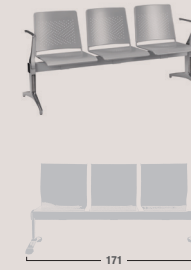

AREA

WAITING CHAIR

Braccioli in alluminio.
Aluminium armrests.

Sedile e schienale: in lamiera forata.
Seat and back: in pierced plated.

Trave: in tubo di acciaio.
Beam: in steel tube.

Gamba in alluminio o in acciaio.
Aluminium or steel leg.

AE 12 / AE 22
Panca a 2 posti.
Two seats bench.

AE 13 / AE 23
Panca a 3 posti.
Three seats bench.

AE14-AE24
Panca a 4 posti.
Four seats bench.

AE15
Panca a 5 posti.
Five seats bench.

Gamba in alluminio.
Aluminium legs.

Sedile e schienale in lamiera forata grigia.
Seat and back in grey pierced plated.

AREA
WAITING CHAIR