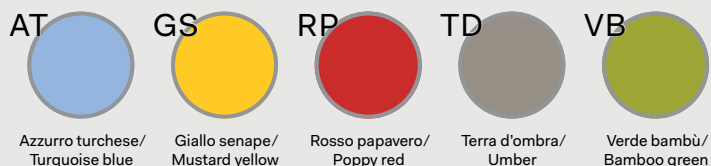

Tavoli/Tables

Piani di lavoro sp. 2.5 cm, in melaminico con bordi perimetrali in ABS sp. 0.2 cm / Worktops 2.5 cm thick, in melamine with 0.2 cm ABS edge-profiles
Modesty panel sp. 1.8 cm, in melaminico / Modesty panel 1.8 cm thick, in melamine

Strutture metalliche/Metal structures

Mobili di servizio/Service units

Scocca e ripiani sp. 1.8 cm, in melaminico / Bodies and shelves 1.8 cm thick, in melamine

Ante scorrevoli sp. 1.8 cm, in melaminico con bordo ABS sp. 0.15 cm colore alluminio / Sliding doors 1.8 cm thick, in melamine with aluminium-coloured ABS edge-profiles 0.15 cm thick

Ante scorrevoli sp. 1.8 cm, in melaminico con bordo ABS sp. 0.15 cm in tinta / Sliding doors 1.8 cm thick, in melamine with ABS edge-profiles 0.15 cm thick, in same color

Note

Per i colori e le finiture dei Frontal Panels, vedere il relativo capitolo in DV300 - Accessori. / For colours and finishes of Frontal Panels, see the chapter in DV300 - Accessories.