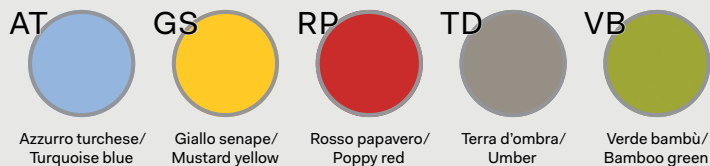

Tavoli/Tables

Piani di lavoro sp. 2.5 cm, in melaminico con bordi in ABS sp. 0.2 cm / Worktops 2.5 cm thick, in melamine with ABS edge-profiles 0.2 cm thick  
Modesty panel sp. 1.8 cm, in melaminico/Modesty panel 1.8 cm thick, in melamine

Scocca e ripiani sp. 1.8 cm, in melaminico/Bodies and shelves 1.8 cm thick, in melamine

Ante scorrevoli sp. 1.8 cm, in melaminico con bordo ABS sp. 0.15 cm colore alluminio/Sliding doors 1.8 cm thick, in melamine with aluminium-coloured ABS edge-profiles 0.15 cm thick