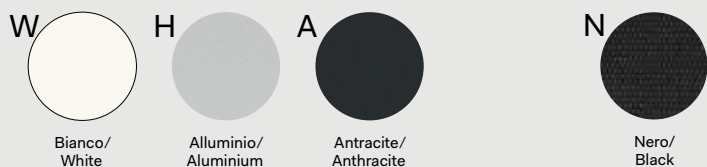

Note

Per i colori e le finiture dei Frontal Panels, vedere il relativo capitolo in DV300 - Accessori. / For colours and finishes of Frontal Panels, see the chapter in DV300 - Accessories.
☐ Prodotti non in pronta consegna. Per la disponibilità contattare l'ufficio commerciale./Items not in prompt delivery. Please contact the commercial department to check availability.
☐ Fino ad esaurimento. / Until exhaustion.