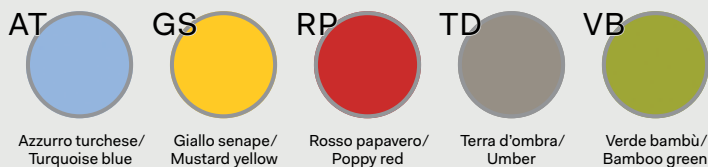

## Modesty panel

Modesty panel sp. 1.8 cm, in melaminico/Modesty panel 1.8 cm thick, in melamine

## Mobili di servizio/Service units

Scocca e ripiani sp. 1.8 cm, in melaminico/Bodies and shelves 1.8 cm thick, in melamine

Ante scorrevoli sp. 1.8 cm, in melaminico con bordo ABS sp. 0.15 cm colore alluminio/Sliding doors 1.8 cm thick, in melamine with aluminium-coloured ABS edge-profiles 0.15 cm thick

Ante scorrevoli sp. 1.8 cm, in melaminico con bordo ABS sp. 0.15 cm in tinta/Sliding doors 1.8 cm thick, in melamine with ABS edge-profiles 0.15 cm thick, in same color