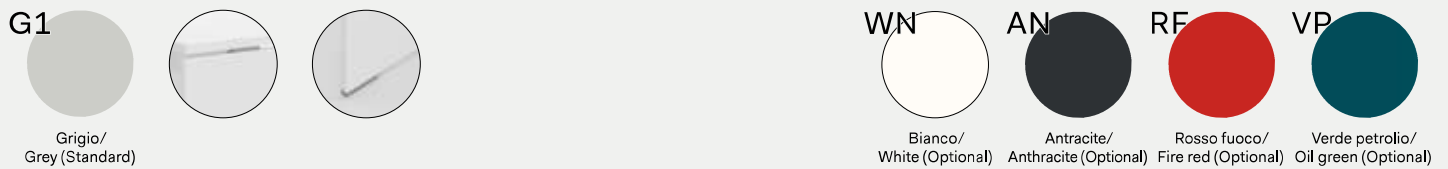

Note

Prodotti non in pronta consegna. Per la disponibilità contattare l'ufficio commerciale/Items not in prompt delivery. Please contact the commercial department to check availability.
Fino ad esaurimento/Until exhaustion.