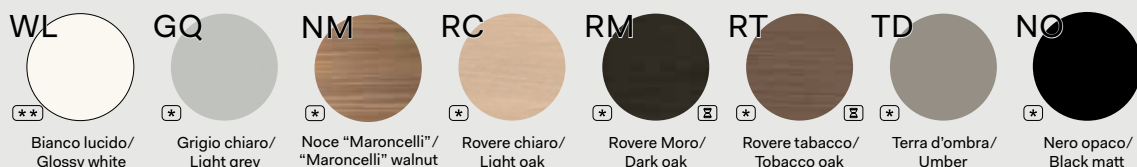

Contenitori/Storage units

Scocca sp. 1.8 cm, in melaminico / Body 1.8 cm thick, in melamine

Ripiani sp. 2.5 cm, in melaminico o metallo / Shelves 2.5 cm thick, in melamine or metal

Ante e frontali cassetto sp. 1.8 cm, in melaminico (*) o laminato (**)/ Doors and drawer fronts 1.8 cm thick, in melamine (*) or laminate (**)

Ante sp. 0.4 cm, in vetro temprato con telaio in alluminio anodizzato sp. 2 cm (H 124.4/159.6/204.4 cm) / Doors 0.4 cm thick, tempered glass with anodized aluminium frame 2 cm thick (H 124.4/159.6/204.4 cm thick)

Ante, frontali cassetto, Top, fianchi e schiene di finitura sp. 1.8 cm, in impiallacciato / Doors, drawer fronts, Top, decorative side and back panels 1.8 cm thick, veneered

Fianchi di finitura sp. 1.8 cm, in melaminico (*) o laminato (**)/ Decorative side 1.8 cm thick, in melamine (*) or laminate (**)