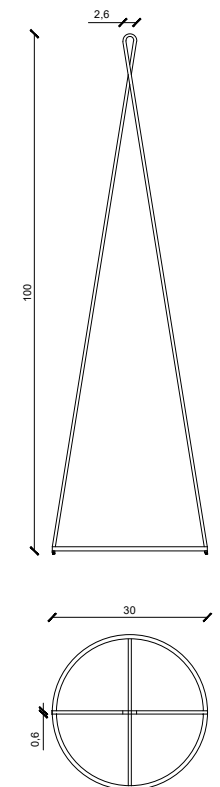

AVAILABLE DESIGNS

MODELLI DISPONIBILI

*sizes are expressed in centimeters
*le dimensioni sono espresse in centimetri

Color range