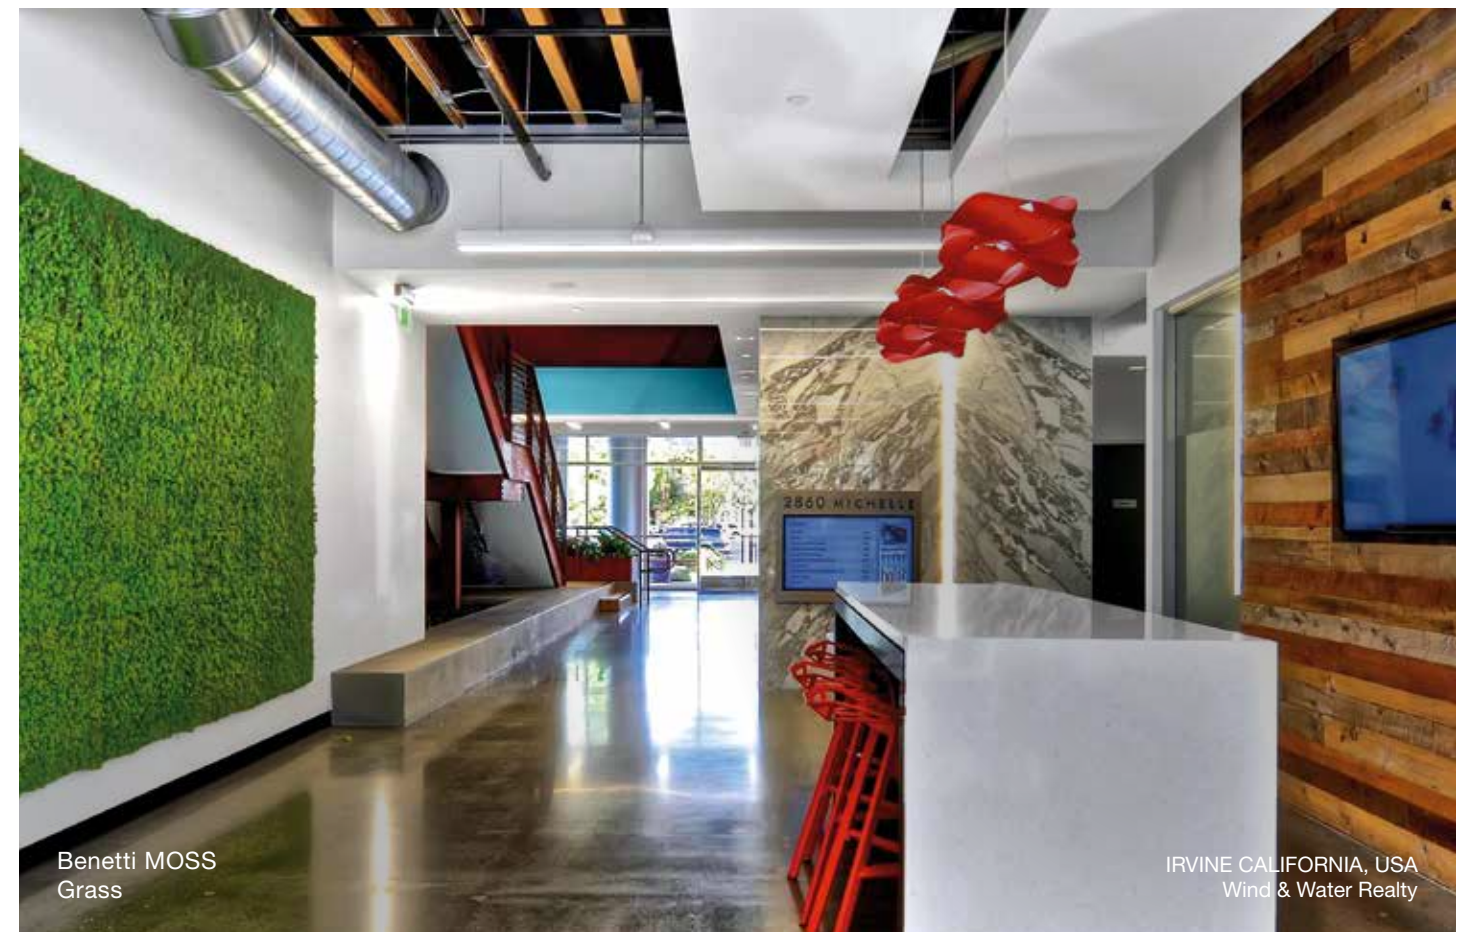

Benetti MOSS
Grass

IRVINE CALIFORNIA, USA
Wind & Water Realty