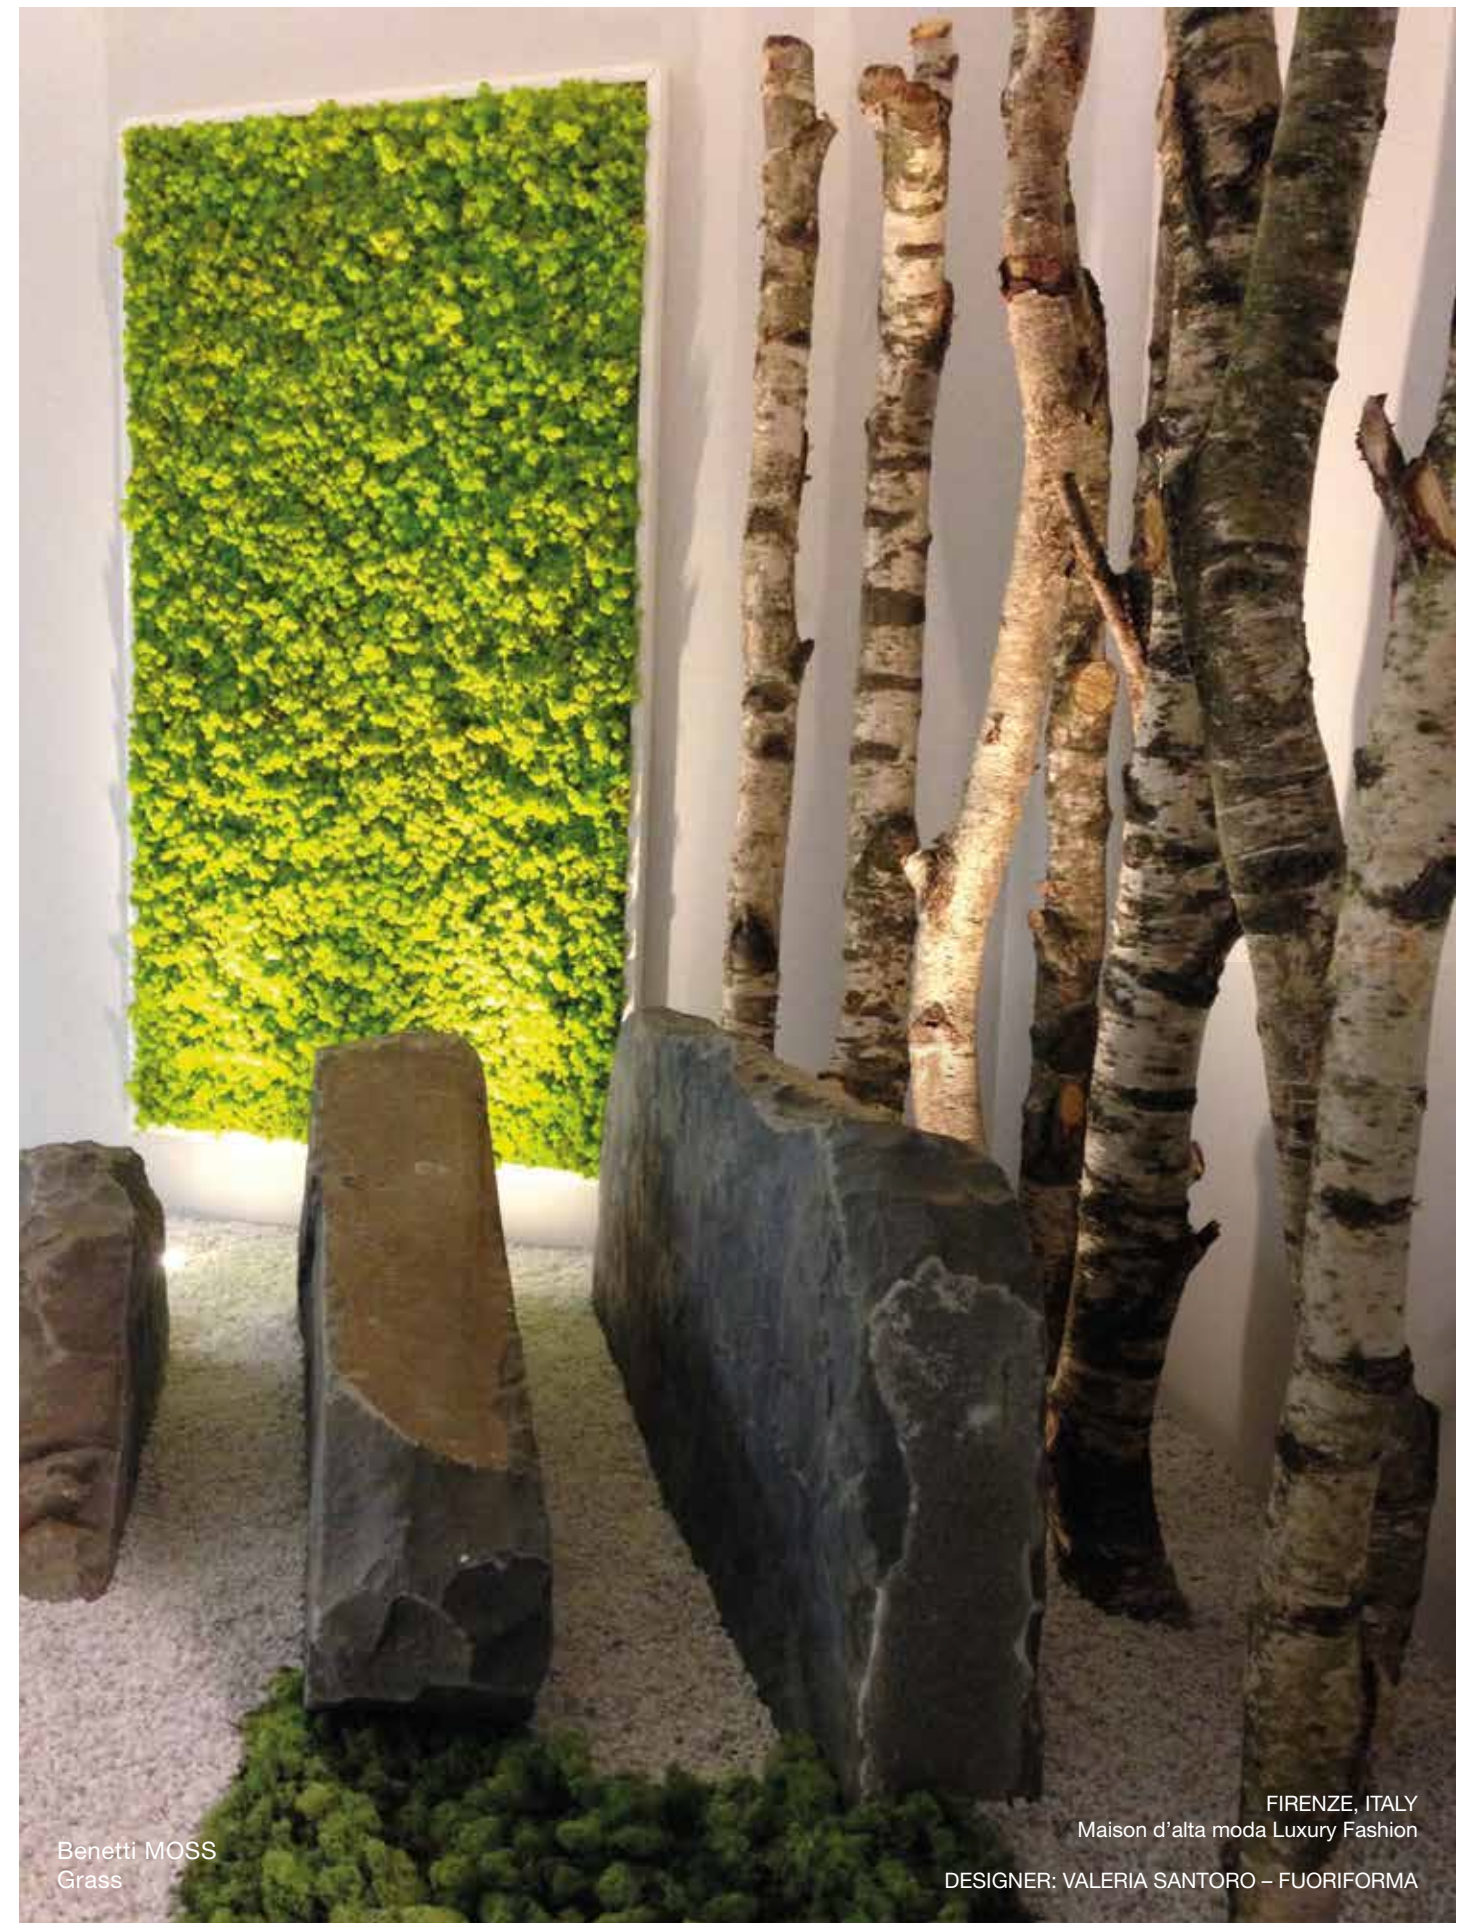

Benetti MOSS
Grass

Benetti MOSS
Grass

FIRENZE, ITALY
Maison d'alta moda Luxury Fashion
DESIGNER: VALERIA SANTORO – FUORIFORMA

OAKVILLE ONTARIO, CANADA
Emily Quinn Showroom

PROJECT: STUDIO H DESIGN

Benetti MOSS
Grass