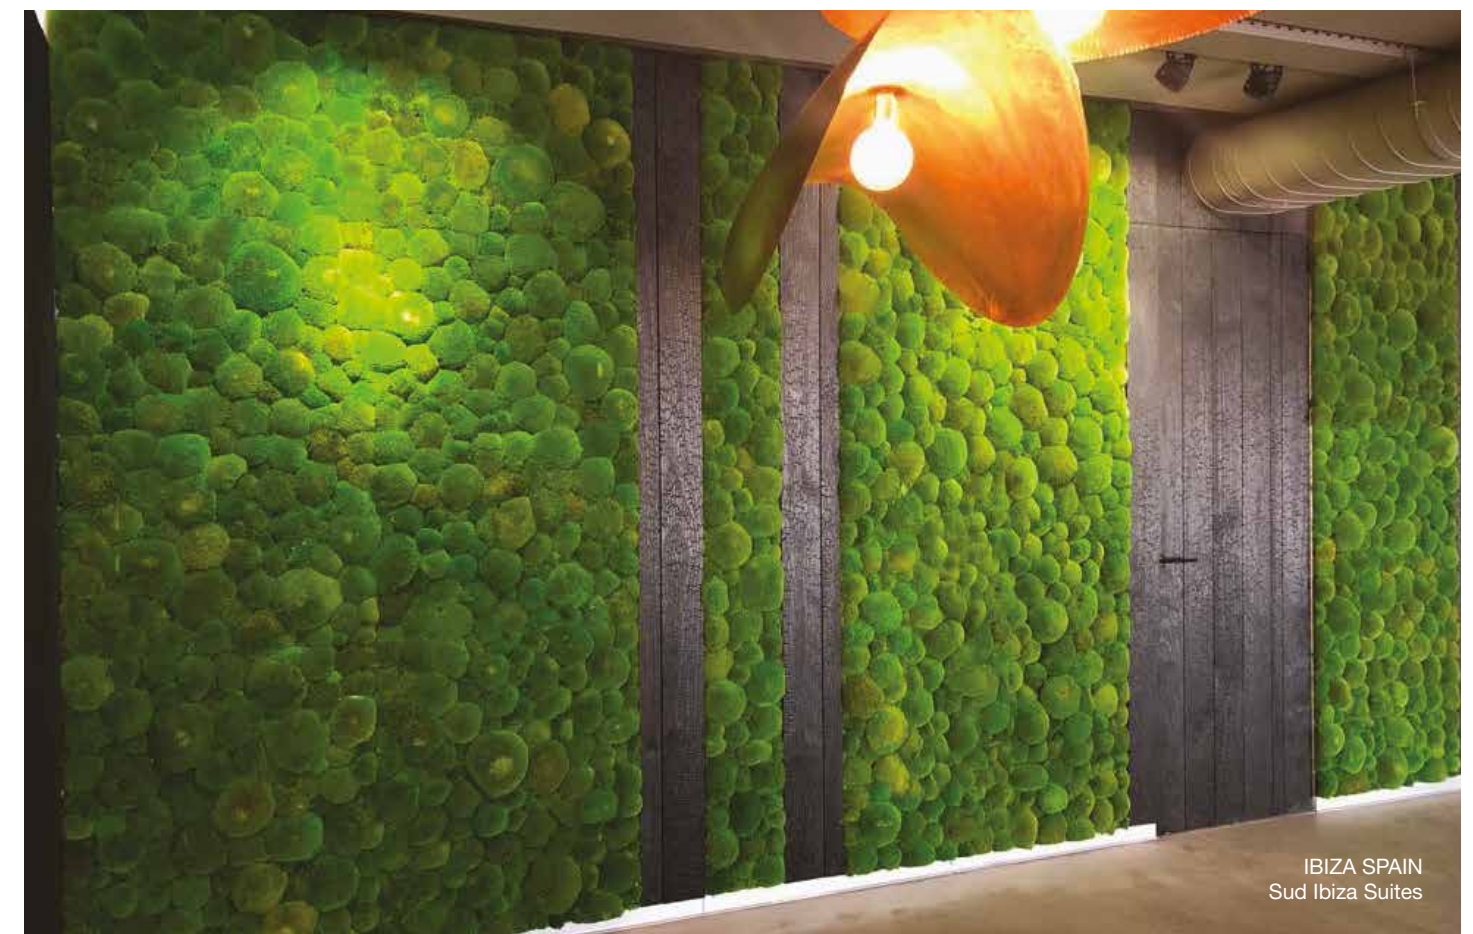

MUSCAT OMAN
PROJECT BY: D2 MUSCAT

IBIZA SPAIN
Sud Ibiza Suites