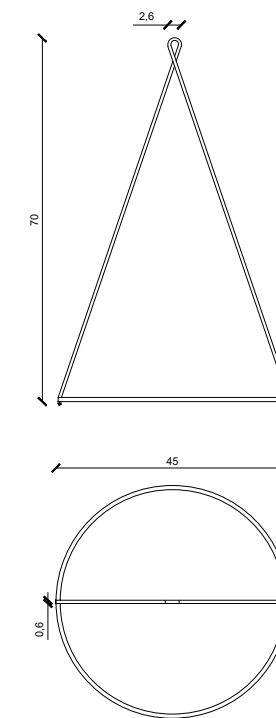

AVAILABLE DESIGNS

MODELLI DISPONIBILI

*sizes are expressed in centimeters
*le dimensioni sono espresse in centimetri

Color range