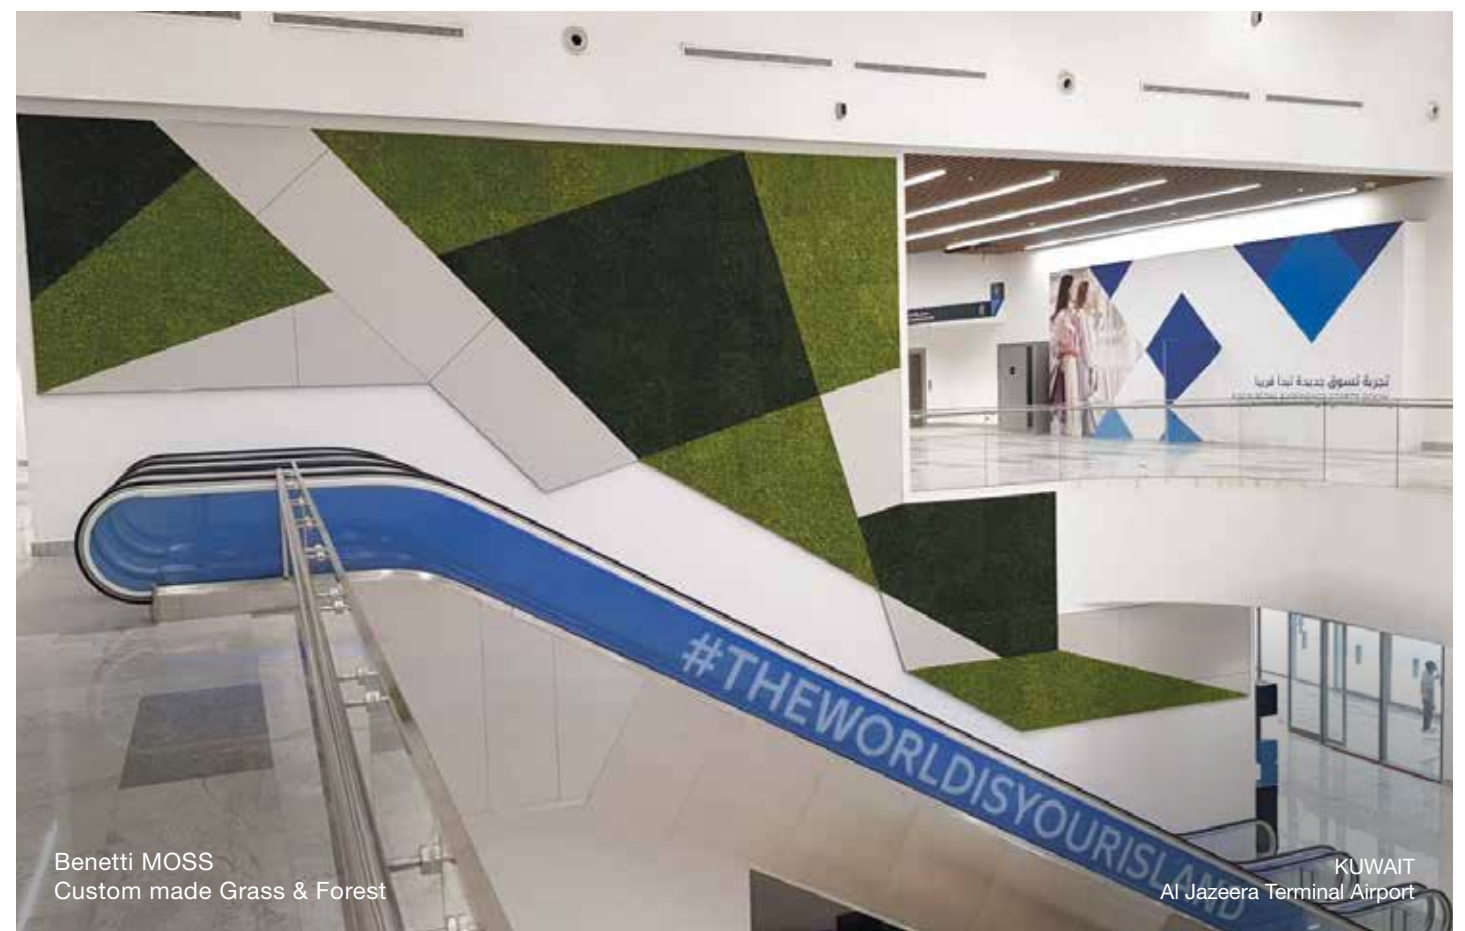

Benetti MOSS
Grass

JUMEIRAH, DUBAI, UAE
The Hundred Wellness Centre
DESIGNER: ZAINBOGA ARCHITECTS

Benetti MOSS
Grass

MÜNCHEN, GERMANY
Mini-BMW Headquarter

Benetti MOSS
Blue

TBILISI, GEORGIA
The Grove Design Hotel
DESIGNER: DIMITRI SHAPAKIDZE & IRAKLI ABASHIDZE
LABORATORY OF ARCHITECTURE 3

Benetti MOSS
Custom made Grass & Forest

KUWAIT
Al Jazeera Terminal Airport