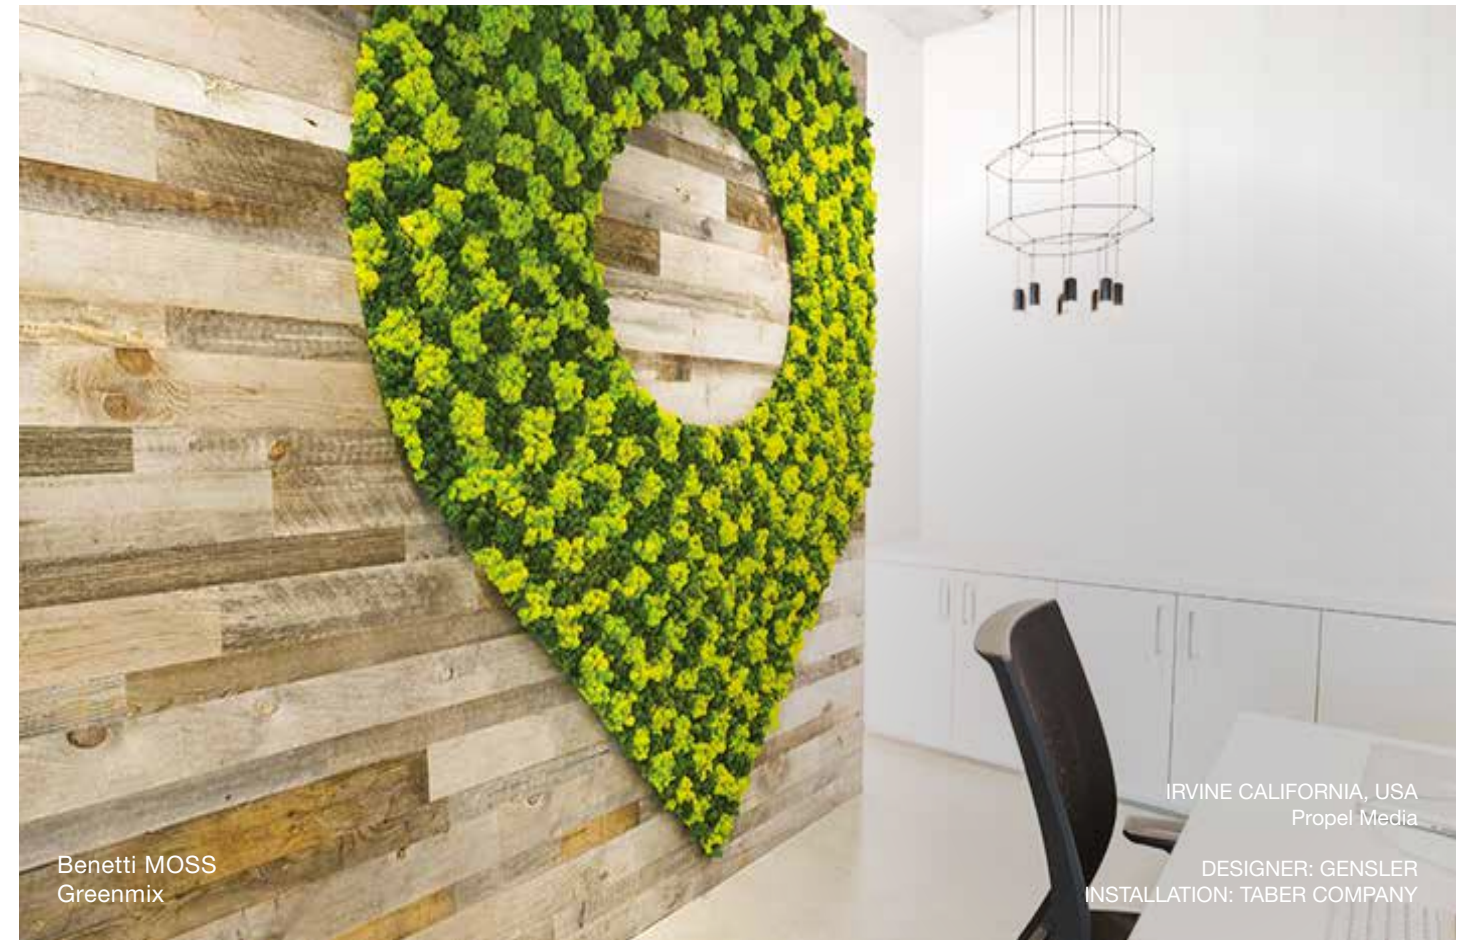

DESIGNER: DRAWLING GROUP

COSTA RICA
Sony music offices

PROJECT: ROBLES ARQUITECTURA
INSTALLATION: URBIO LANDSCAPE DESIGN

Benetti MOSS
Grass

Benetti MOSS
Greenmix

IRVINE CALIFORNIA, USA
Propel Media

DESIGNER: GENSLER
INSTALLATION: TABER COMPANY