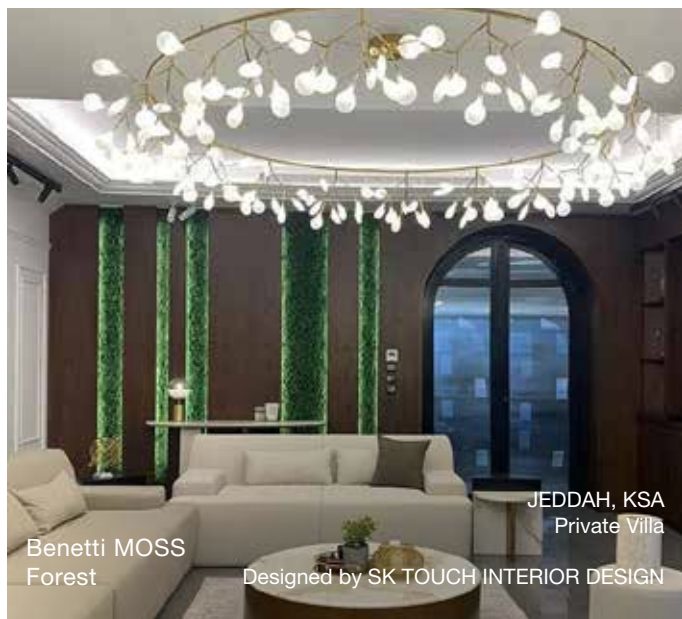

NEW YORK, NY - USA
Project: The Grove Business Hub
Benetti MILLENIUM
DESIGNED BY: Benetti Home

Benetti MOSS
Forest
LIMENA, PD - ITALY
Project: TMAP Trading

Benetti MOSS
Forest
JEDDAH, KSA
Private Villa
Designed by SK TOUCH INTERIOR DESIGN