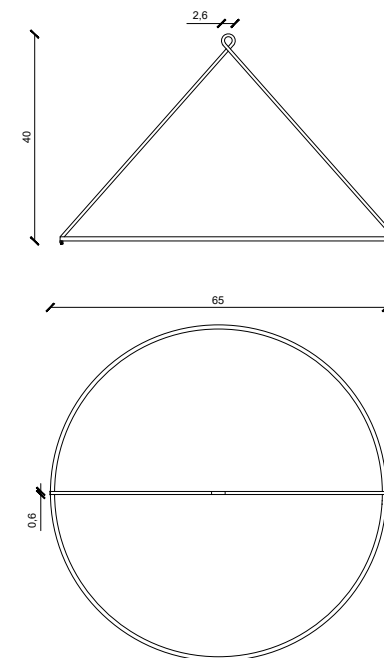

AVAILABLE DESIGNS

MODELLI DISPONIBILI

*sizes are expressed in centimeters
*le dimensioni sono espresse in centimetri

Color range