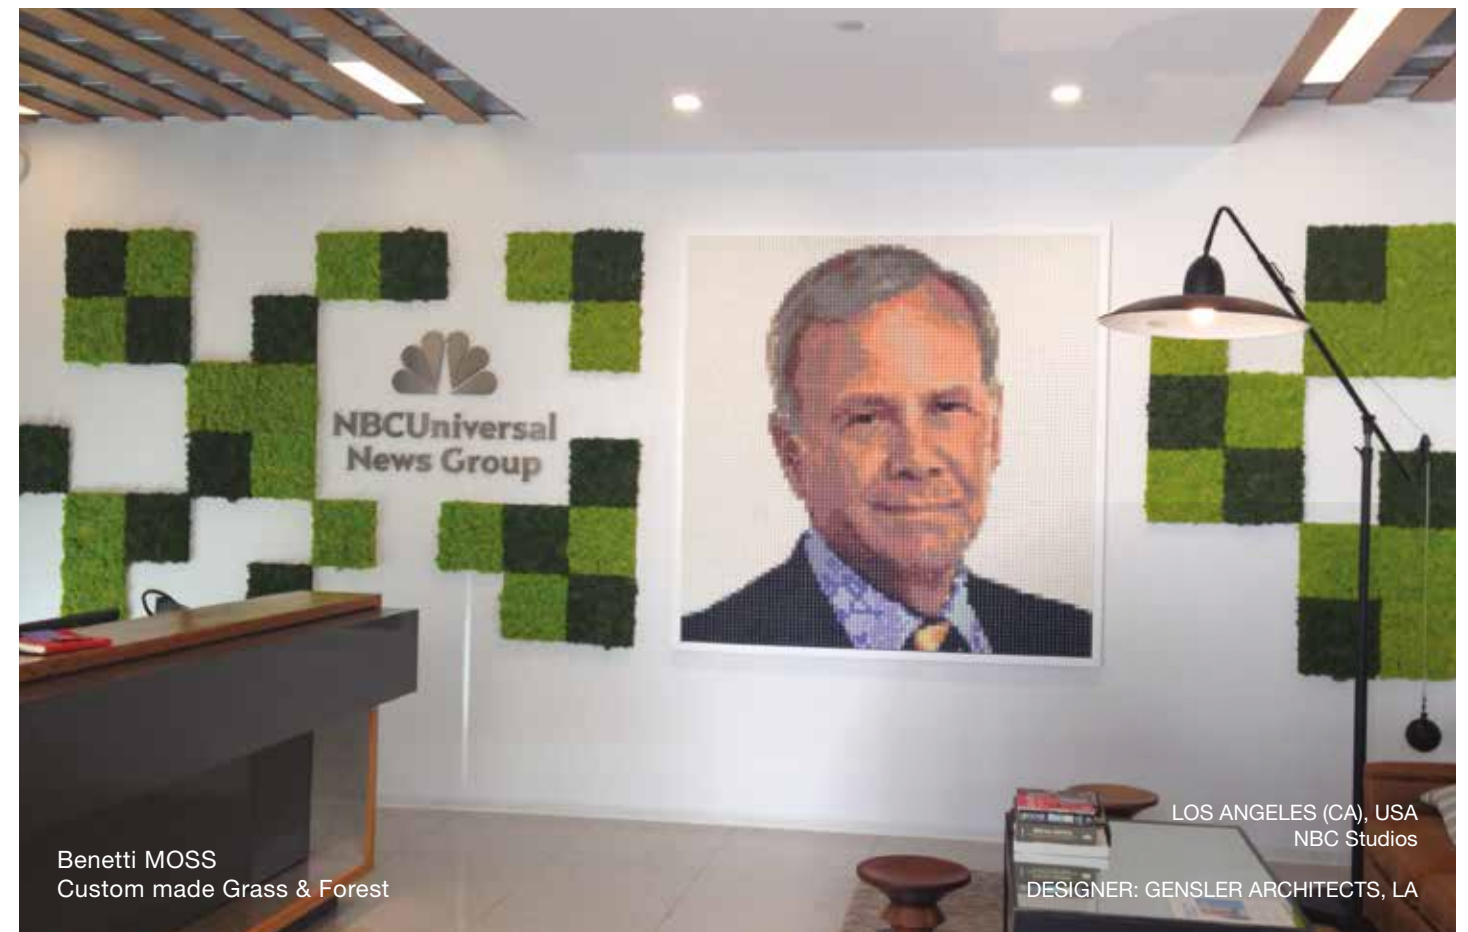

Benetti MOSS
Custom made Grass & Forest

LOS ANGELES (CA), USA
NBC Studios
DESIGNER: GENSLER ARCHITECTS, LA