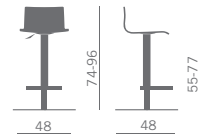

Base piana cromata  
Chromed flat base  
d. 48

Rivestito (vari colori)  
Padded (various upholsteries)

Base per fissaggio a pavimento  
Base to be fixed on the floor

"Cuoietto" nero/black

Base convessa cromata  
Chromed convex base