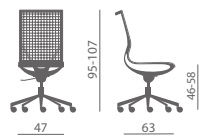

Poltrona operativa, visitatore, conferenza con struttura in polipropilene rinforzato fibra vetro nei colori bianco o nero, in rete traspirante nei colori nero, beige, grigio, verde. Versione PLUS con cuscino sedile e schienale imbottito, rivestito e removibile.

Task, visitor and conference armchair with fiberglass reinforced polypropylene structure, available in white or black finish, breathable mesh available in black, beige, grey and green colours. PLUS version with upholstered and detachable cushion for seat and back.

Fauteuil opératif, visiteur ou conférence avec châssis en polypropylène renforcé avec fibre de verre, disponible en blanc ou noir. Finitions disponibles: en résille transpirante noir, beige, gris, vert ou en version PLUS avec coussin supplémentaire amovible, pour assise et dossier, garnis e revêtu.

Büro- und Besucherstuhl mit Struktur aus glasfaserverstärktem Polypropylen weiss oder schwarz, mit atmungsaktiver Netzbespannung in den Farben schwarz, beige, grau, grün. Die Ausführung PLUS ist mit gepolstertem und abnehmbaren Sitz- und Rückenkissen.

Sillón operativo, confidente y reuniones con estructura en polipropileno reforzado con fibra de vidrio en color blanco o negro y malla transpirable en color negro, beige, gris y verde. Versión PLUS con cojín acolchado y extraible en asiento y respaldo.

Versioni rete
Mesh versions