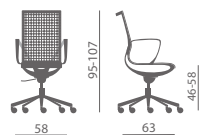

Poltrona operativa, visitatore, conferenza con struttura in polipropilene rinforzato fibra vetro nei colori bianco o nero, in rete traspirante nei colori nero, beige, grigio, verde. Versione PLUS con cuscino sedile e schienale imbottito, rivestito e removibile.

Task, visitor and conference armchair with fiberglass reinforced polypropylene structure, available in white or black finish, breathable mesh available in black, beige, grey and green colours. PLUS version with upholstered and detachable cushion for seat and back.

Fauteuil opératif, visiteur ou conférence avec châssis en polypropylène renforcé avec fibre de verre, disponible en blanc ou noir. Finitions disponibles: en résille transpirante noir, beige, gris, vert ou en version PLUS avec coussin supplémentaire amovible, pour assise et dossier, garnis e revêtu.

Büro- und Besucherstuhl mit Struktur aus glasfaserverstärktem Polypropylen weiss oder schwarz, mit atmungsaktiver Netzbespannung in den Farben schwarz, beige, grau, grün. Die Ausführung PLUS ist mit gepolstertem und abnehmbaren Sitz- und Rückenkissen.

Sillón operativo, confidente y reuniones con estructura en polipropileno reforzado con fibra de vidrio en color blanco o negro y malla transpirable en color negro, beige, gris y verde. Versión PLUS con cojín acolchado y extraible en asiento y respaldo.

Versioni rete
Mesh versions