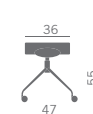

F01 Kat (sedile imbottito/padded seat)

H/O1 KAT (SEDILE IMBOTTITO/PADDED SEAT)

Sgabelli con sedili imbottiti vari colori, con basi girevoli.

Stools with padded seats in various fabric colours and with swivel bases.

Versione bicolore
Two colours version

Base convessa cromata
Chromed convex base

Base per fissaggio a pavimento
Base to be fixed on the floor

Base piana bianca
White flat base
d. 48

Base piana cromata
Chromed flat base
d. 48