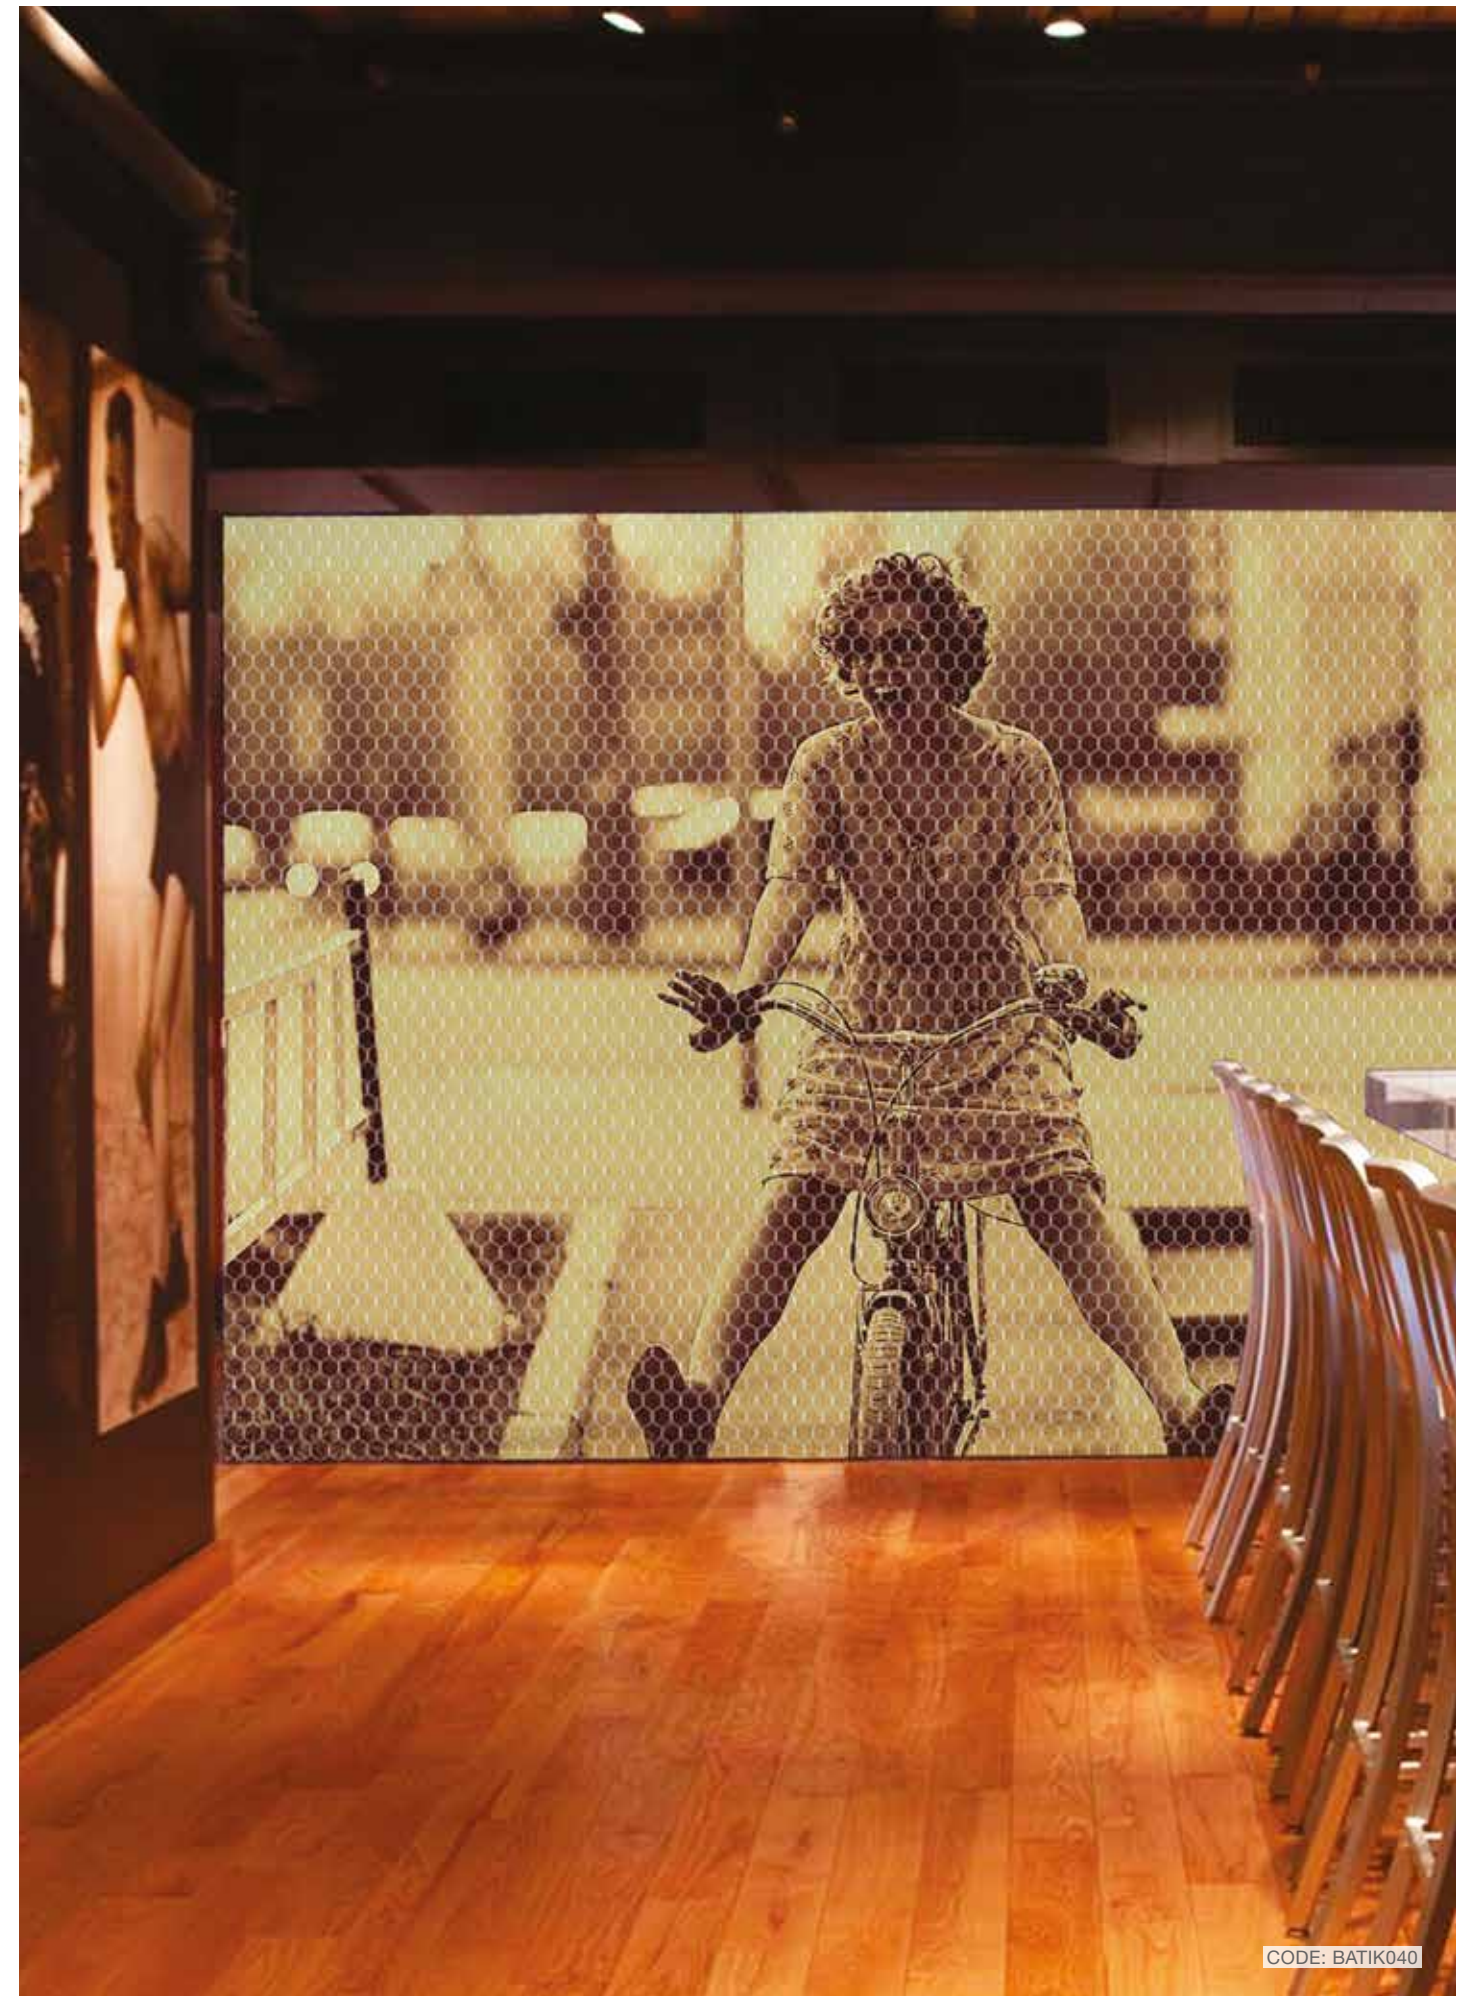

BATIK MOSAIC
IS A UNIVERSAL
MOSAIC!

LIGHT,
CUSTOMIZABLE,
EASY TO INSTALL.

YOU WILL
LOVE IT!

BATIK MOSAIC È UN MOSAICO UNIVERSALE!

**LEGGERO, PERSONALIZZABILE,
FACILE DA INSTALLARE.**

IMPARERETE AD AMARLO!

Benetti Home presents Batik Mosaic, the new Collection of resin mosaic which combines tradition and technology.

Batik Mosaic is thin, light, durable, versatile and totally customizable. Any image can be reproduced and printed on tiles of varying sizes offering limitless inspiration for a designer's creativity.

Ideal for indoor, outdoor and swimming pools, it can also be used to cover furniture, counters, false ceilings and all those flat and / or curved surfaces that you want to enrich with amazing effects.

Batik Mosaic, you will love it!

Benetti Home presenta Batik Mosaic, la nuova Collezione di mosaici in resina che unisce tradizione e tecnologia.

Batik Mosaic è sottile, leggero, resistente, versatile e totalmente personalizzabile. È possibile riprodurre qualsiasi immagine e stamparla su tessere di vari formati lasciando ampio spazio alla creatività dei progettisti.

Ideale per ambienti interni, esterni, piscine, può essere utilizzato anche per rivestire mobili, banconi, controsoffitti e tutte quelle superfici piane e/o curve che si vogliono impreziosire con fantastiche scenografie.

Batik Mosaic, imparerete ad amarlo!

CODE: BATIK040