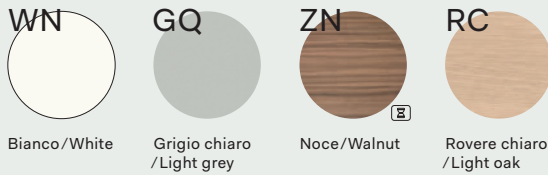

Scocca/Body

Sp. 1.8 cm, in melaminico / 1.8 cm thick, in melamine

Ripiani / Shelves

Sp. 2.5 cm, in melaminico / 2.5 cm thick, in melamine

Sp. 2.8 cm, in metallo / 2.8 cm thick, in metal

Ante battenti ☒/ Hinged doors ☒

Sp. 1.8 cm, in melaminico / 1.8 cm thick, in melamine

Sp. 1.8 cm, in impiallacciato /1.8 cm thick, veneered

Sp. 2 cm, in vetro temperato / 2 cm thick, tempered glass

Zoccolo in metallo / Metal Base

Maniglie + finiture/Handles + finishes

Porte ☒/Doors ☒

Sp. 4.4 cm, in melaminico / 4.4 cm thick, in melamine

Sp. 4.4 cm, in impiallacciato/4.4 cm thick, veneered

Sp. 1 cm, in vetro temperato / 1 cm thick, tempered glass

Note

☒ A richiesta altre finiture. Per quantitativi minimi contattare l'ufficio commerciale / On request other finishes. For minimum quantities contact the sales office;
 ☒ Fino ad esaurimento/Until exhaustion.