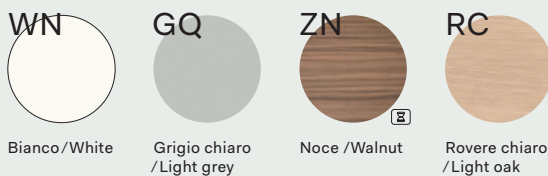

Sp. 1.8 cm, in melaminico / 1.8 cm thick, in melamine

Sp. 1.8 cm, in impiallacciato /1.8 cm thick, veneered

Sp. 2 cm, in vetro temperato / 2 cm thick, tempered glass

Zoccolo in metallo / Metal Base

Maniglie + finiture/Handles + finishes

Porte ☒/Doors ☒

Sp. 4.4 cm, in melaminico / 4.4 cm thick, in melamine

Sp. 4.4 cm, in impiallacciato/4.4 cm thick, veneered

Sp. 1 cm, in vetro temperato / 1 cm thick, tempered glass

Note

☒ A richiesta altre finiture. Per quantitativi minimi contattare l'ufficio commerciale / On request other finishes. For minimum quantities contact the sales office;
 ☒ Fino ad esaurimento/Until exhaustion.