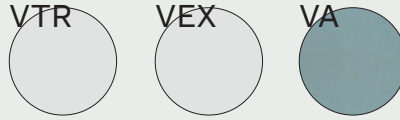

NM
Noce/Walnut

RC
Rovere chiaro
/ Light oak

RM
Rovere Moro
/ Dark oak

RT
Rovere tabacco
/ Tobacco oak

TD
Terra d'ombra
/ Umber

ERC
Rovere chiaro
/ Light oak

ERM
Rovere Moro
/ Dark oak

ENC
Noce Canaletto
/ Canaletto
Walnut

Sp. 4.4 cm, in impiallacciato / 4.4 cm thick, veneered

Sp. 4.4 cm, in laccato / 4.4 cm thick, lacquered

Verniciato RAL ...
/ RAL Painted ...

Sp. 1 + 1.2 cm, in vetro temperato / 1 + 1.2 cm thick, tempered glass