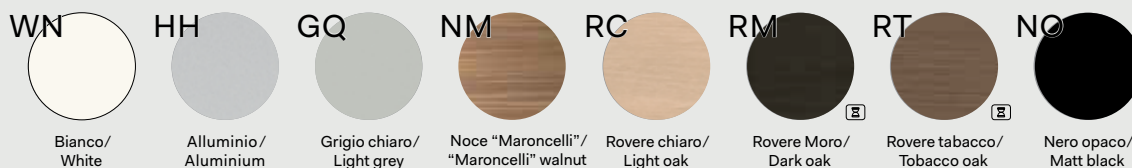

Tavoli/Tables

Piani di lavoro sp. 1.8 cm, in melaminico con bordi in ABS sp. 0.2 cm/Worktops 1.8 cm thick, in melamine with ABS edge-profiles 0.2 cm thick

Piani di lavoro sp. 1 cm, in vetro temprato retrolaccato acidato con bordi perimetrali lavorati a filo lucido/Worktops 1 cm thick, rear-lacquered and acetated tempered glass with outer polished edges

Strutture metalliche/Metal structures

Modesty panel

Modesty panel sp. 1.8 cm, in melaminico/Modesty panel 1.8 cm thick, in melamine

Mobili di servizio/Service units

Scocca e ripiani sp. 1.8 cm, in melaminico/Bodies and shelves 1.8 cm thick, in melamine

Ante scorrevoli sp. 1.8 cm, in melaminico con bordo ABS sp. 0.15 cm colore alluminio/Sliding doors 1.8 cm thick, in melamine with aluminium-coloured ABS edge-profiles 0.15 cm thick

Ante scorrevoli sp. 1.8 cm, in melaminico con bordo ABS sp. 0.15 cm in tinta/Sliding doors 1.8 cm thick, in melamine with ABS edge-profiles 0.15 cm thick, in same color