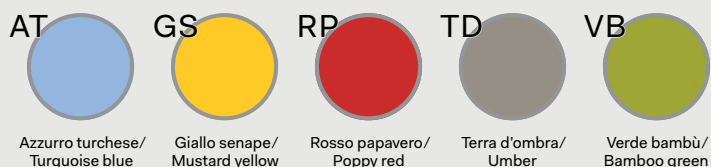

Tavoli/Tables

Piani di lavoro sp. 1.8 cm, in melaminico con bordi in ABS sp. 0.2 cm/Worktops 1.8 cm thick, in melamine with ABS edge-profiles 0.2 cm thick

Piani di lavoro sp. 1 cm, in vetro temprato retrolaccato acidato con bordi perimetrali lavorati a filo lucido/Worktops 1 cm thick, rear-lacquered and acetated tempered glass with outer polished edges

Strutture metalliche/Metal structures

Modesty panel

Modesty panel sp. 1.8 cm, in melaminico/Modesty panel 1.8 cm thick, in melamine

Mobili di servizio/Service units

Scocca e ripiani sp. 1.8 cm, in melaminico/Bodies and shelves 1.8 cm thick, in melamine

Ante scorrevoli sp. 1.8 cm, in melaminico con bordo ABS sp. 0.15 cm colore alluminio/Sliding doors 1.8 cm thick, in melamine with aluminium-coloured ABS edge-profiles 0.15 cm thick

Ante scorrevoli sp. 1.8 cm, in melaminico con bordo ABS sp. 0.15 cm in tinta/Sliding doors 1.8 cm thick, in melamine with ABS edge-profiles 0.15 cm thick, in same color